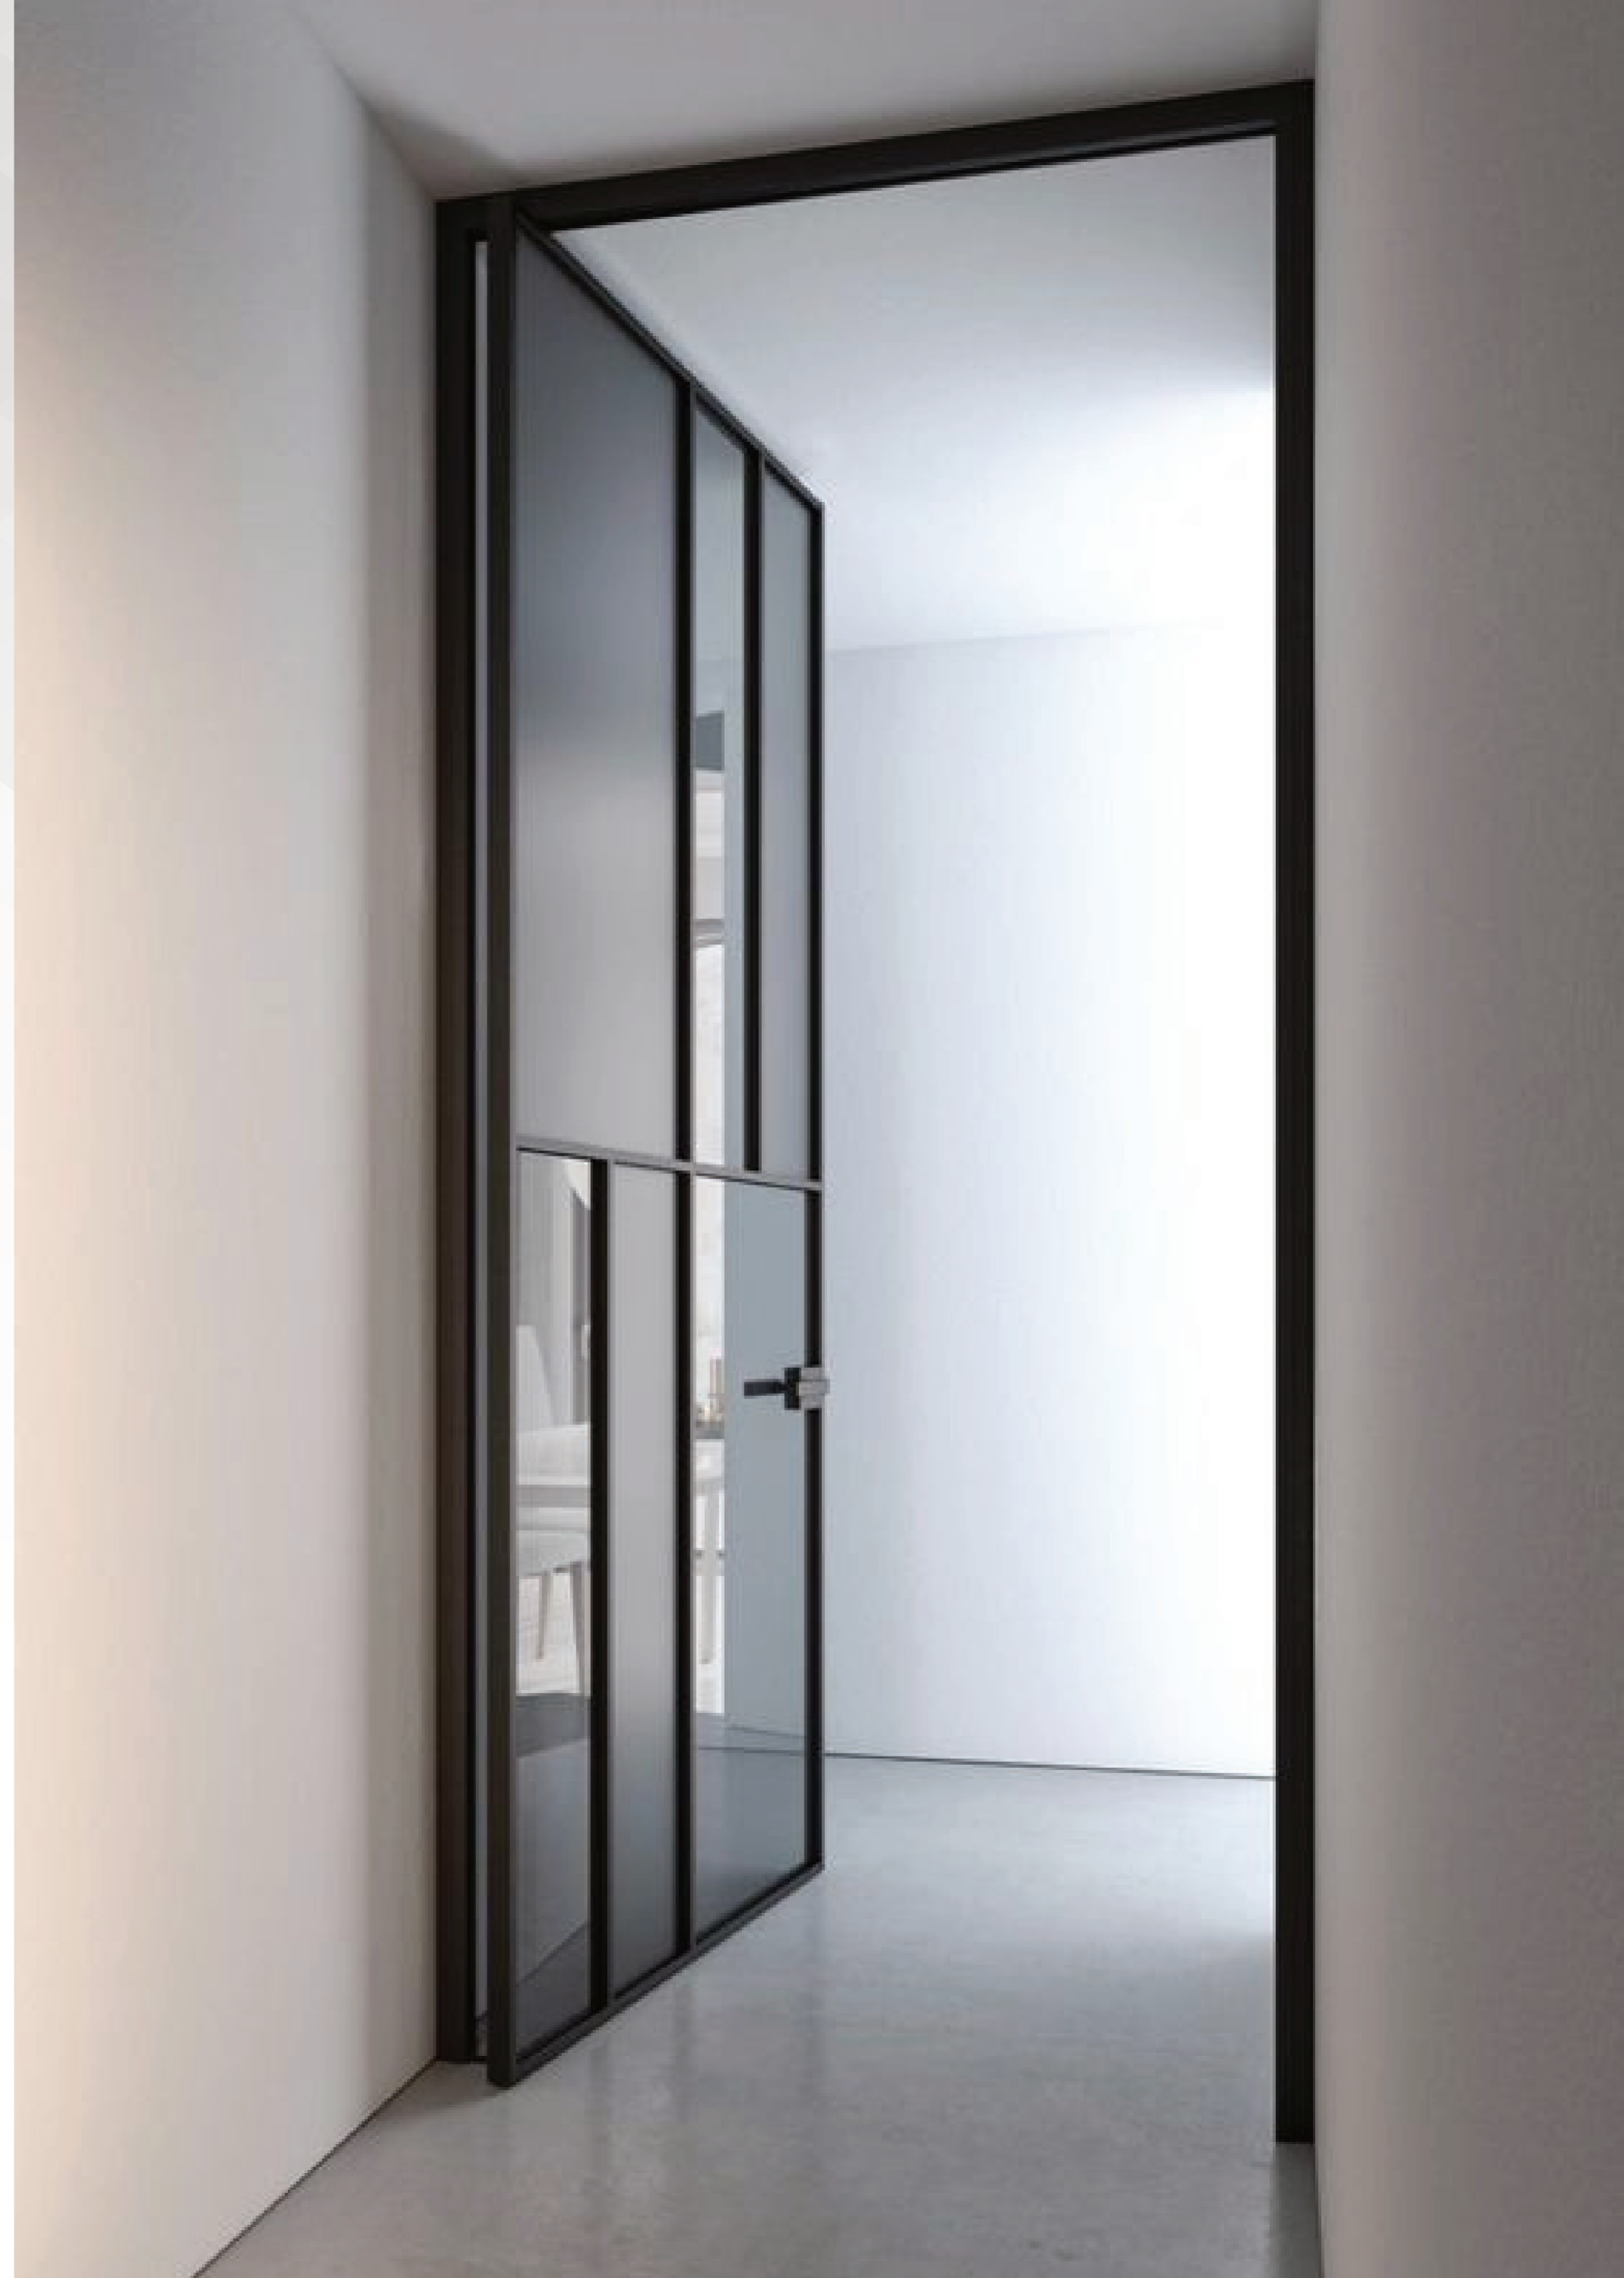

CLARIS

HINGE DOORS

SAMPLE SPECIFICATION SHEET

FRAME FINISH

Matt Black

Bronze
Ceramic

Champagne
Gold

Brush Gold

Rose Gold

*Endless color options available as per requirement