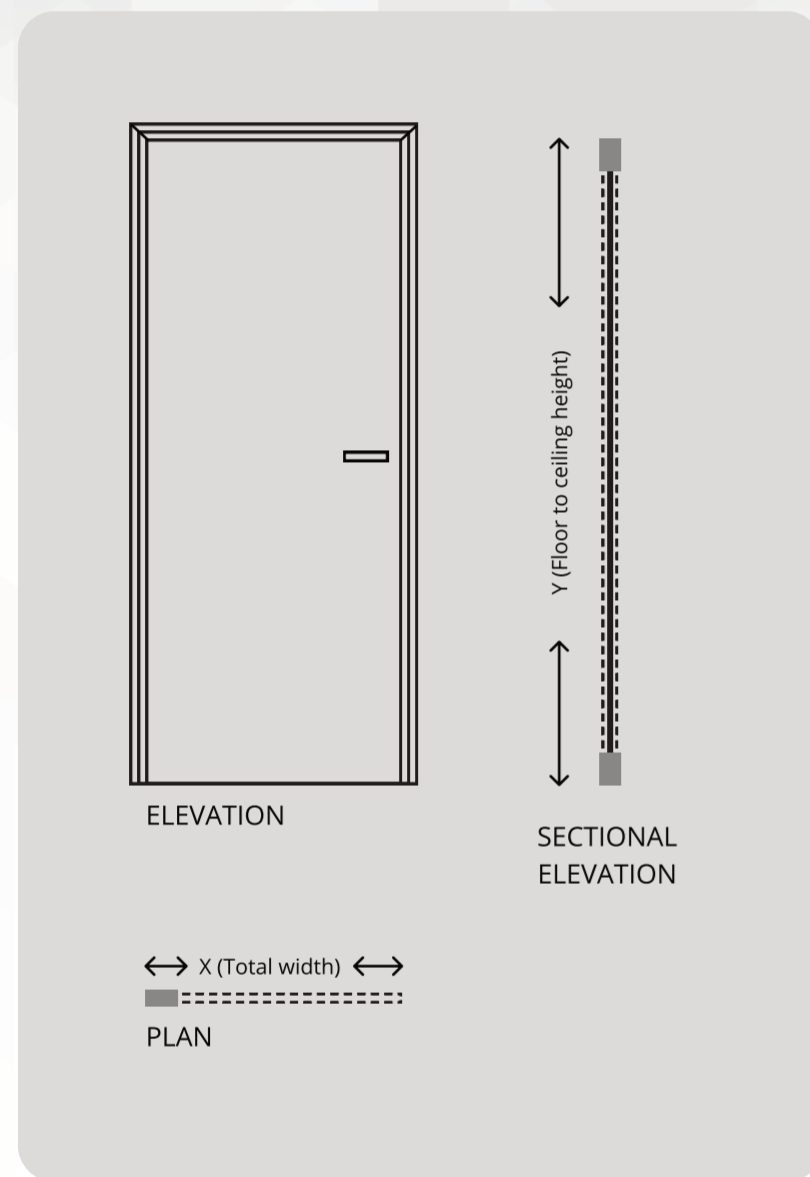

CLARIS

HINGE DOORS

SAMPLE SPECIFICATION SHEET