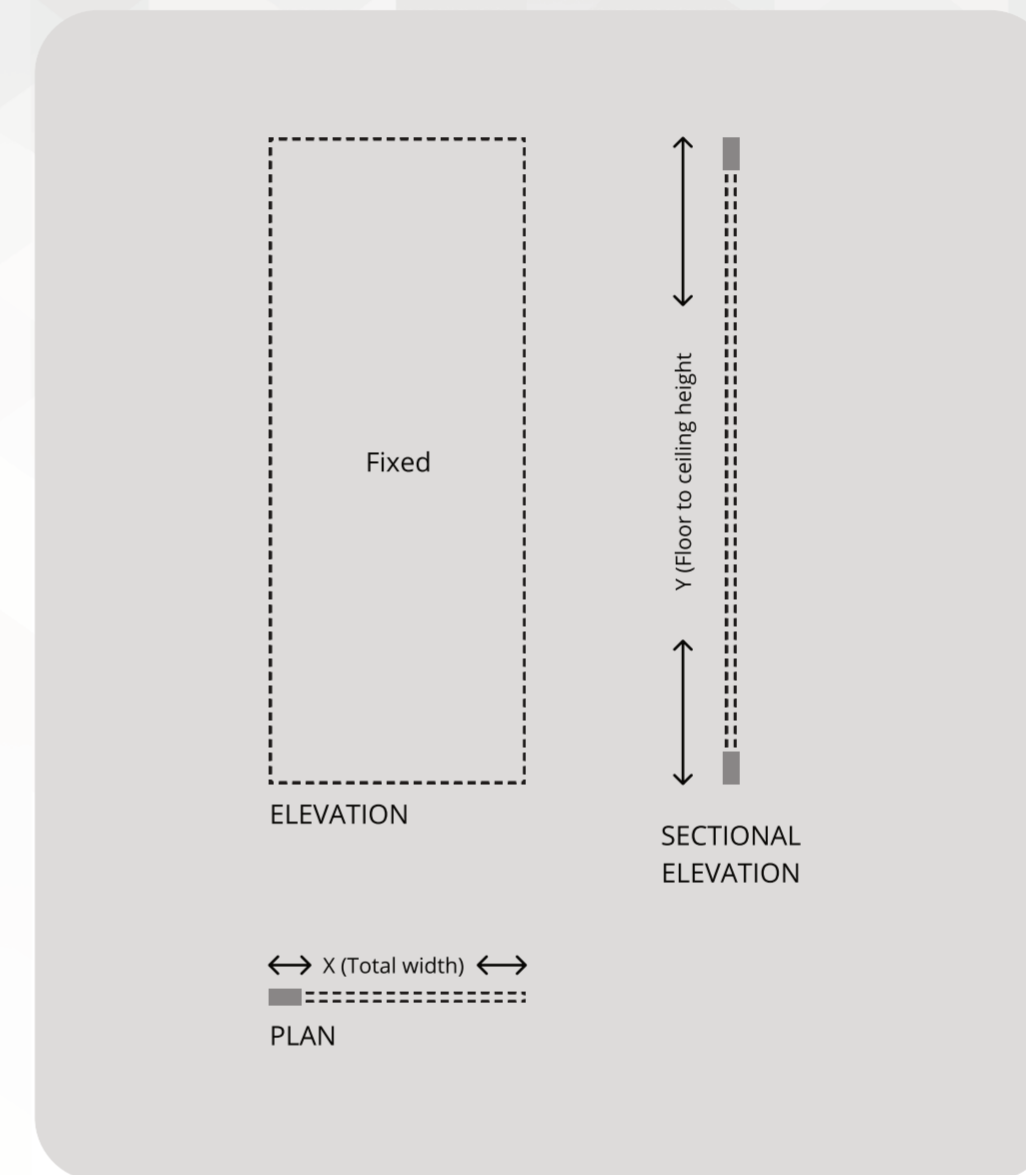

CLARIS

PIVOT DOORS

SAMPLE SPECIFICATION SHEET