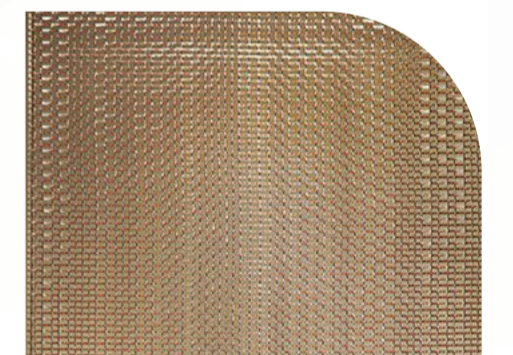

CLARIS

SHOWERS

GLASS FINISH